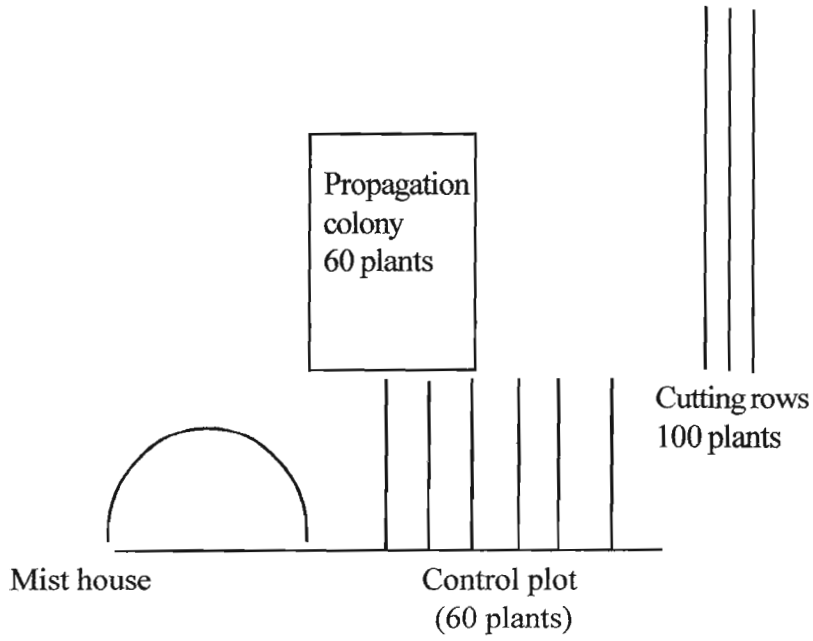

Propagation Colony Map

600 feet of irrigated rows,
600 plants

Off Site:
500 plants naturalized
in bahia lawn